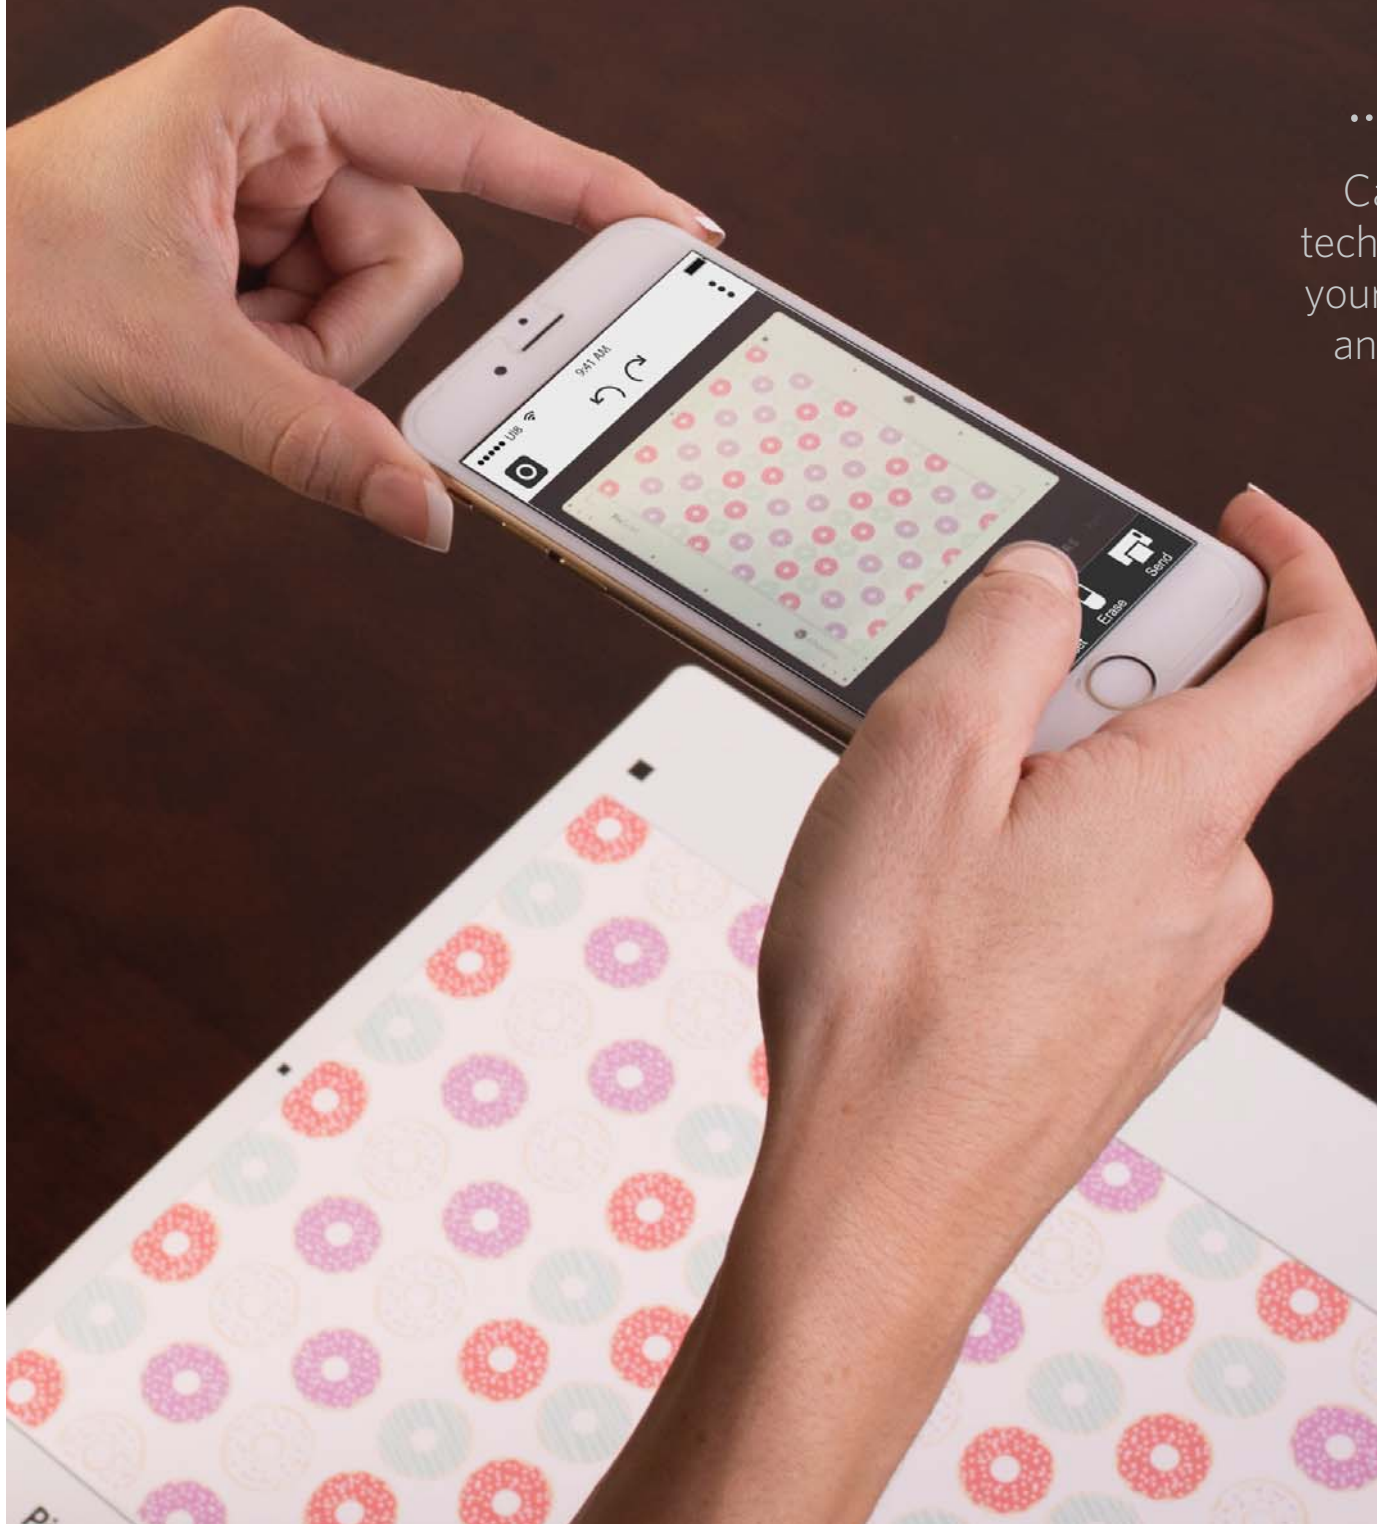

.....

Capture it. Cut it. Use PixScan™ technology to capture an image with your smartphone, import the image, and turn the image into a cut file.