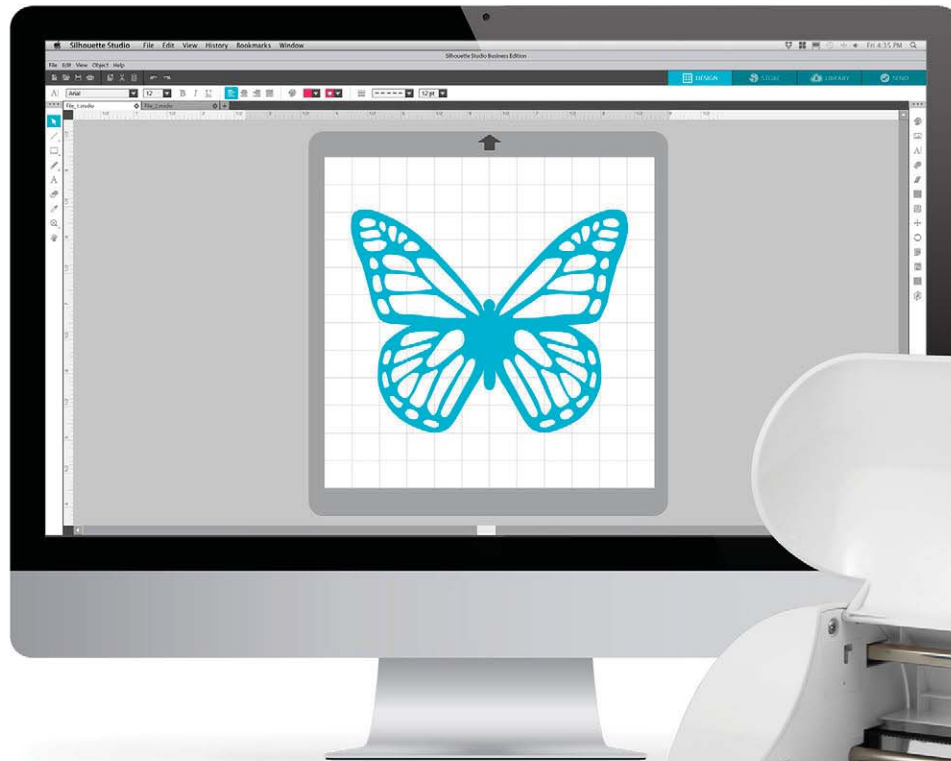

Design Your Way

.....

Choose from over 100,000 ready-made designs available in the Silhouette Design Store or make your own designs in the Silhouette Studio® software.

**ДЕЛОВАЯ
ИНИЦИАТИВА**

г. Минск, л. Жуковского, 11а, офис 23
Тел./факс: + 375 17 227-01-00
Моб. MTS: + 375 29 777-71-22
E-mail: info@delinit.by
[Http:// www.delinit.by](http://www.delinit.by)